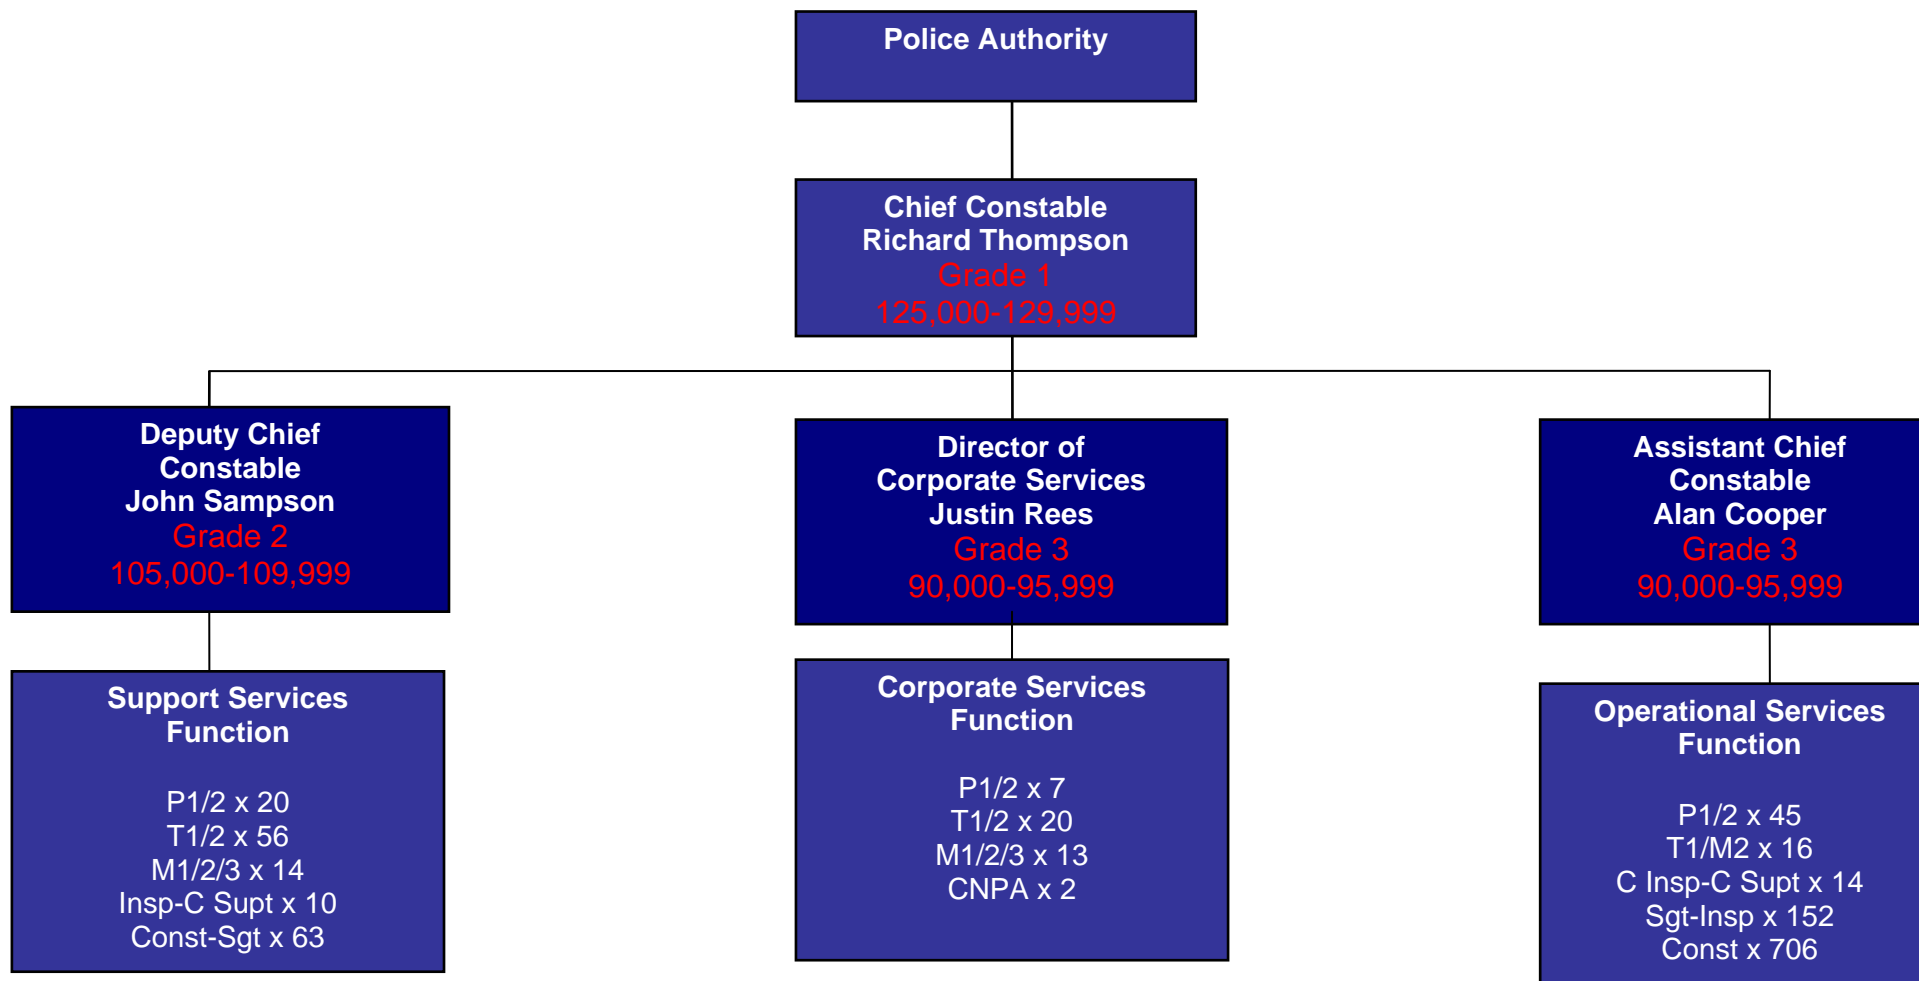

Civil Nuclear Police Authority/Civil Nuclear Constabulary Command Structure & Organogram as at 31 March 2011

Key to grades (rounded to nearest £1,000):

Police Staff					Police Officer		CNPA Staff
P1 (16-21)	T2	(28-37)	M3	(54-72)	Constable (22-36)	Chief Inspector (51-53)	Manager (28-37)
P2 (18-24)	M1	(32-43)			Sergeant (36-41)	Superintendent (62-72)	Support (18-30)
T1 (22-30)	M2	(42-55)			Inspector (46-50)	Chief Superintendent (74-78)	